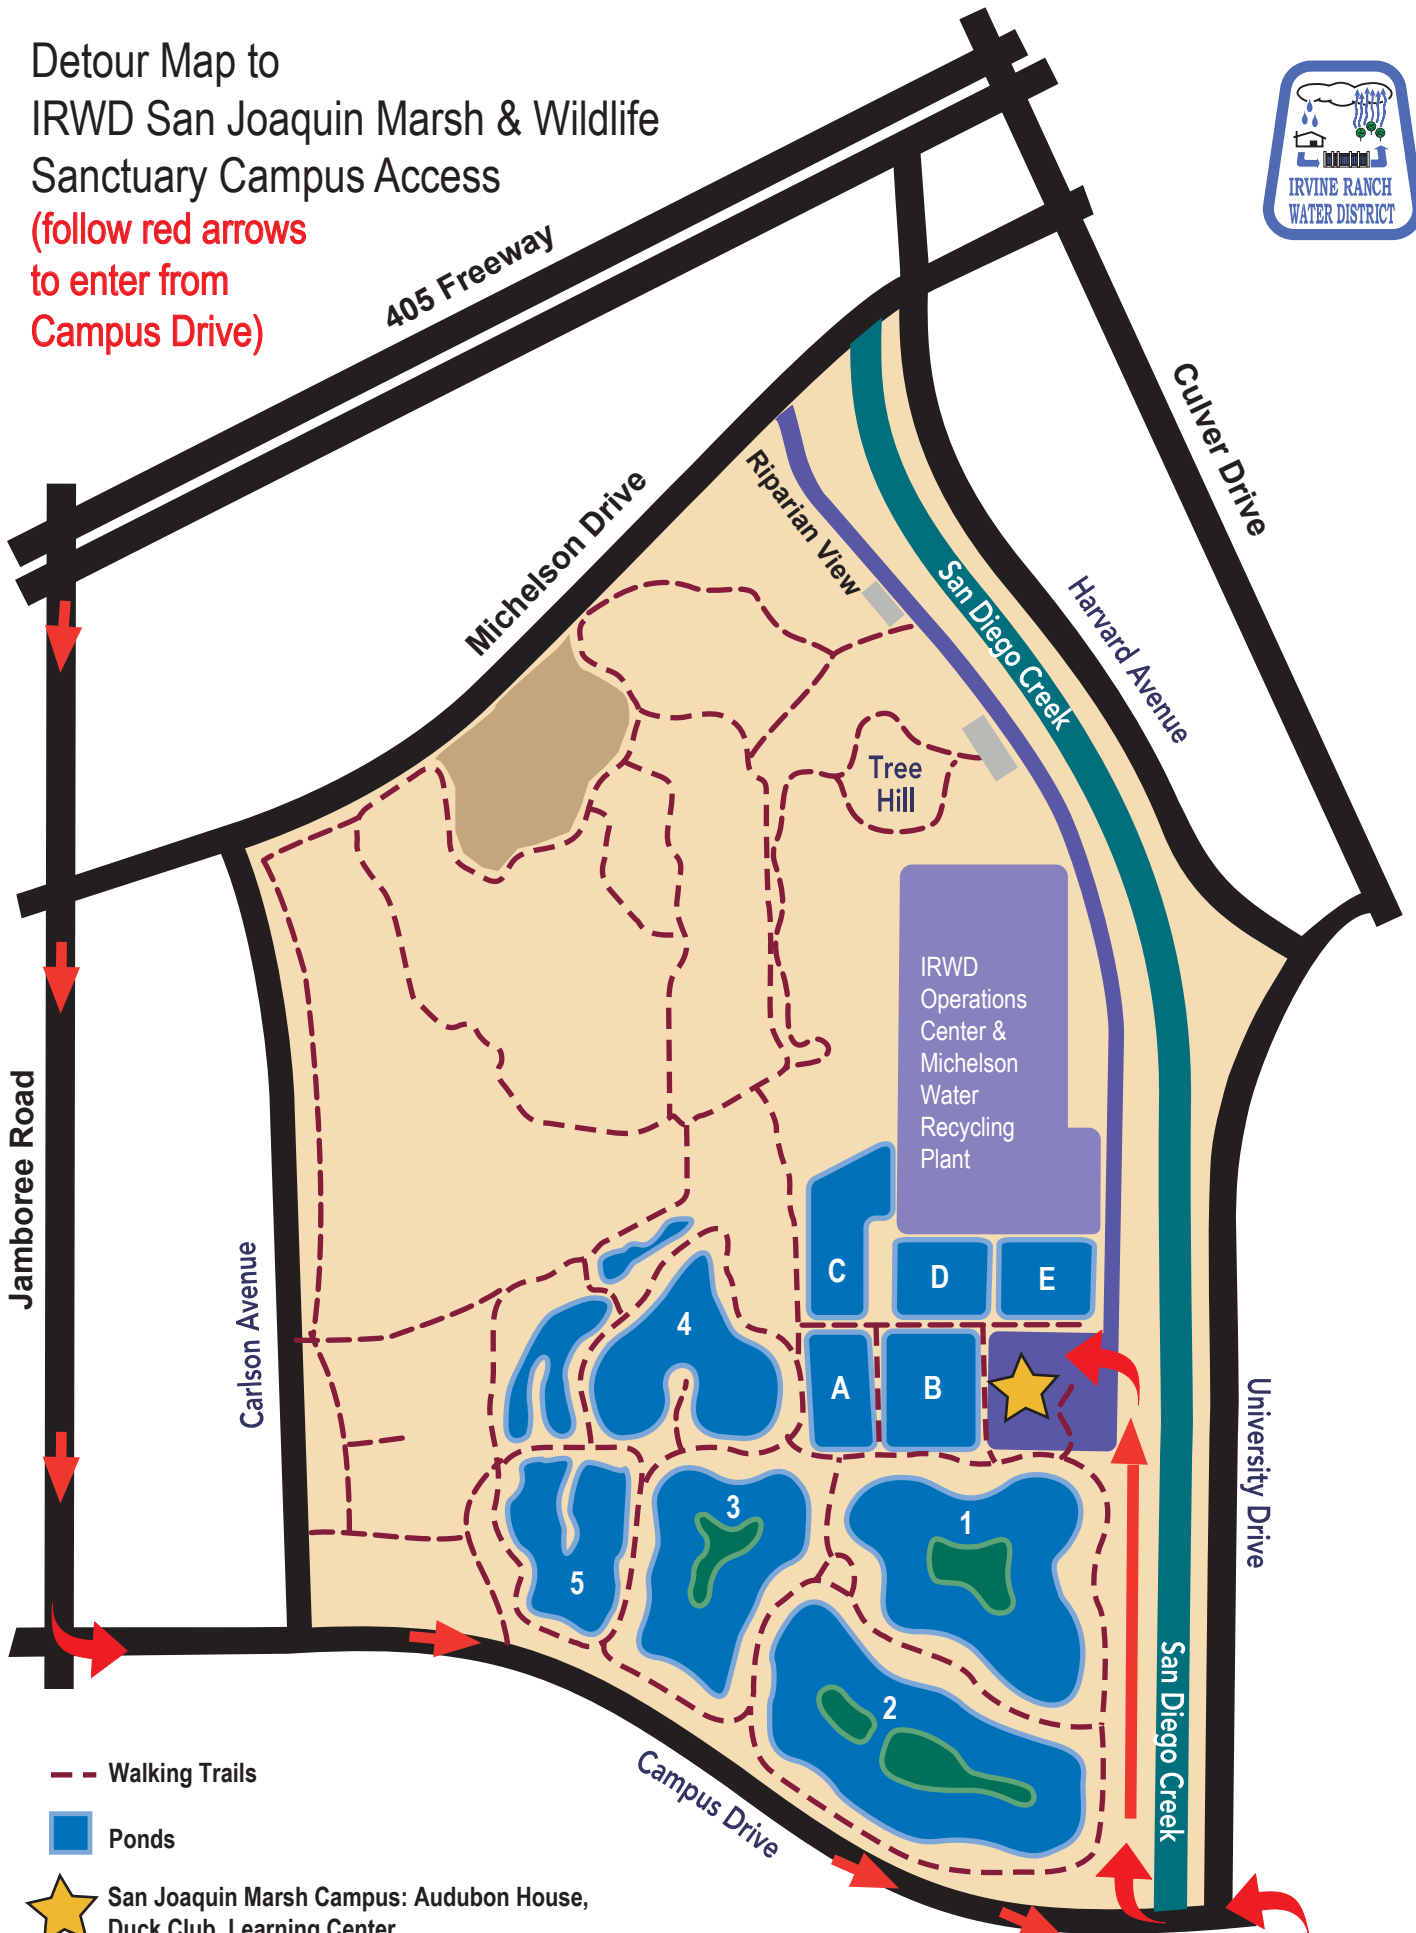

# Detour Map to IRWD San Joaquin Marsh & Wildlife Sanctuary Campus Access

(follow red arrows  
to enter from  
Campus Drive)

- Walking Trails
- Ponds
- San Joaquin Marsh Campus: Audubon House, Duck Club, Learning Center, Visitor's Center & Sea and Sage House

**No left turn allowed from Campus Drive into driveway,  
so make U-turn on Campus Drive at University Drive.**